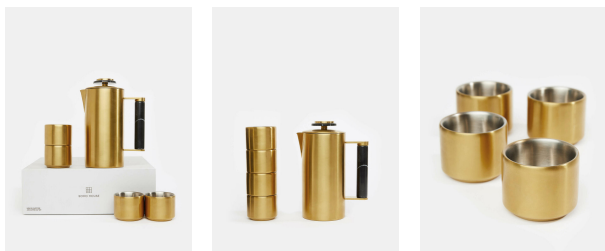

Henlow Cafetiere & Set Of Four Cups, Gold

£160 Regular
£128 Membership

Product details

Crafted from stainless steel with a brushed gold-tone finish, this set features a cafetiere with a black marble handle and four double-walled coffee cups. With clean Modernist lines inspired by the interiors at White City House, it's the perfect way to start the morning, and also makes an excellent gift.

- Cafetiere with four coffee cups
- Stainless steel with brushed gold finish
- Black marble handle
- Physical vapor deposition coating
- Inspired by White City House

Dimensions

Product dimensions: H22.09 x W10.2 x D16.85cm / H8.7 x W4 x D7"

Product weight: 1.15kg / 2.5lbs

Details

Cafetiere: H22.09cm x W10.2cm x D16.85cm

Cups: H5.2cm x W6.5cm x D6.5cm

Capacity:

Cafetiere: 0.8l

Cups: 100ml

Dishwasher Safe: No, handwash only