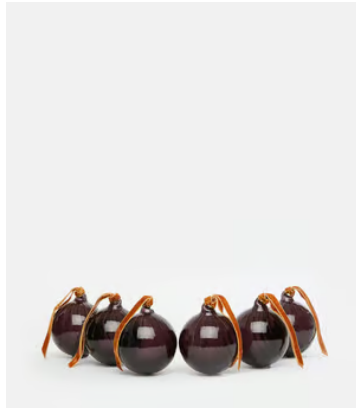

## Rosendale Baubles, Purple, Set of Six

**\$65** Regular price

**\$55** Member price

Trim your Christmas tree with our Rosendale baubles, based on the glassware found at DUMBO House in Brooklyn and Soho House Amsterdam. Available in opaque white or purple, they're mouth blown with a distinctive spiral pattern that catches the light beautifully.

### Dimensions

**Product dimensions:** H30 x W14 x D14cm / H11.8 x W5.5 x D5.5"

**Product weight:** 2kg / 4.4lbs

**Packaged or boxed dimensions:** H21 x W21 x D30cm / H8.3 x W8.3 x D11.8"

**Packaged or boxed weight:** 2kg / 4.4lbs