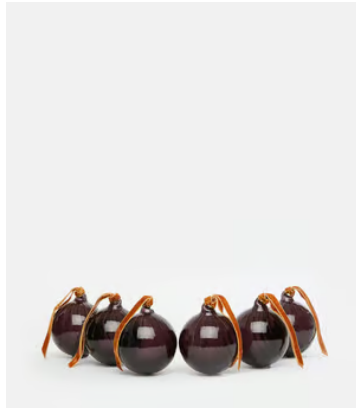

## Rosendale Baubles, Purple, Set of Six

**\$65** Regular price

**\$55** Member price

Trim your Christmas tree with our Rosendale baubles, based on the glassware found at DUMBO House in Brooklyn and Soho House Amsterdam. Available in opaque white or purple, they're mouth blown with a distinctive spiral pattern that catches the light beautifully.

### Dimensions

**Dimensions:** H30 x W14 x D14cm / H11.8 x W5.5 x D5.5"

**Weight:** 2kg / 4.4lbs

**Packaged dimensions:** H21 x W21 x D30cm / H8.3 x W8.3 x D11.8"

**Packaged weight:** 2kg / 4.4lbs