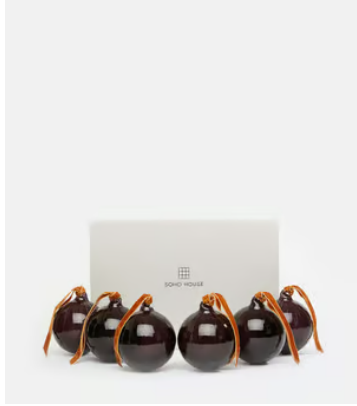

## Rosendale Baubles, Purple, Set of Six

**\$65** Regular price

**\$55** Member price

Trim your Christmas tree with our Rosendale baubles, based on the glassware found at DUMBO House in Brooklyn and Soho House Amsterdam. Available in opaque white or purple, they're mouth blown with a distinctive spiral pattern that catches the light beautifully.

### Dimensions

**Product dimensions:** H30 x W14 x D14cm / H11.8 x W5.5 x D5.5"

**Product weight:** 2kg / 4.4lbs

**Packaged or boxed dimensions:** H21 x W21 x D30cm / H8.3 x W8.3 x D11.8"

**Packaged or boxed weight:** 2kg / 4.4lbs