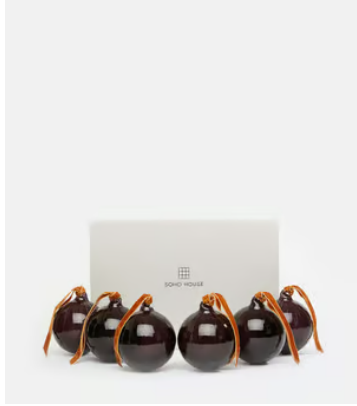

## Rosendale Baubles, Purple, Set of Six

**\$65** Regular price

**\$55** Member price

Trim your Christmas tree with our Rosendale baubles, based on the glassware found at DUMBO House in Brooklyn and Soho House Amsterdam. Available in opaque white or purple, they're mouth blown with a distinctive spiral pattern that catches the light beautifully.

### Dimensions

**Dimensions:** H30 x W14 x D14cm / H11.8 x W5.5 x D5.5"

**Weight:** 2kg / 4.4lbs

**Packaged dimensions:** H21 x W21 x D30cm / H8.3 x W8.3 x D11.8"

**Packaged weight:** 2kg / 4.4lbs