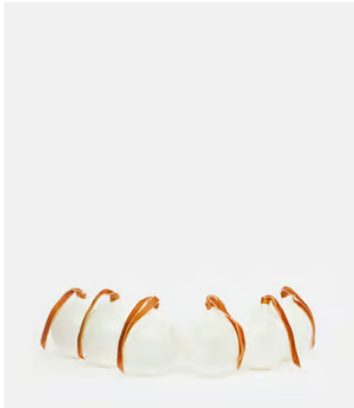

SOHO HOME

Rosendale Baubles, White, Set of Six

\$65 Regular price

\$55 Member price

Trim your Christmas tree with our Rosendale baubles, which are based on the glassware found at DUMBO House in Brooklyn and Soho House Amsterdam. Available in opaque white or purple, they're mouth blown with a distinctive spiral pattern that catches the light beautifully.

Dimensions

Dimensions: H38 x W18 x D18cm / H15 x W7.1 x D7.1"

Weight: 2kg / 4.4lbs

Packaged weight: 2kg / 4.4lbs

Details

Assembly required: No

Material: Glass

Care instructions: Fragile, handle with care. Wipe with a damp cloth