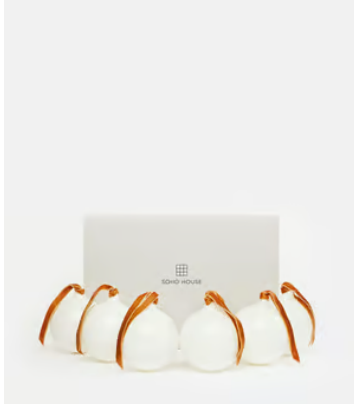

SOHO HOME

Rosendale Baubles, White, Set of Six

\$65 Regular price

\$55 Member price

Trim your Christmas tree with our Rosendale baubles, which are based on the glassware found at DUMBO House in Brooklyn and Soho House Amsterdam. Available in opaque white or purple, they're mouth blown with a distinctive spiral pattern that catches the light beautifully.

Dimensions

Dimensions: H38 x W18 x D18cm / H15 x W7.1 x D7.1"

Weight: 2kg / 4.4lbs

Packaged weight: 2kg / 4.4lbs

Details

Assembly required: No

Material: Glass

Care instructions: Fragile, handle with care. Wipe with a damp cloth