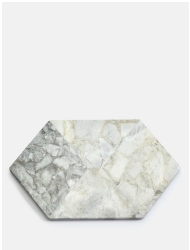

SOHO HOME

Clyde Cheeseboard White

\$60 Regular

\$48 Membership

Product details

Referencing the marble found throughout 180 House, our Clyde cheeseboard is cut to a hexagonal shape and crafted from individual marble sections that are pieced together by hand. The intricate veining in the stone, makes each board original and a true statement for any table.