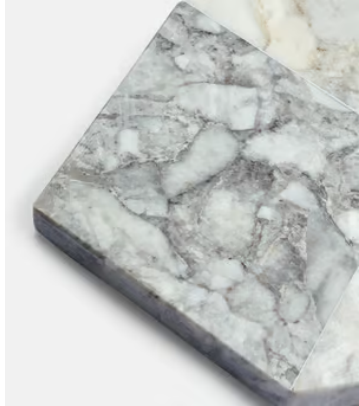

SOHO HOME

Clyde Cheeseboard White

~~\$120~~ \$60 Regular price

~~\$102~~ \$48 Member price

Referencing the marble found throughout 180 House, our Clyde cheeseboard is cut to a hexagonal shape and crafted from individual marble sections that are pieced together by hand. The intricate veining in the stone, makes each board original and a true statement for any table.