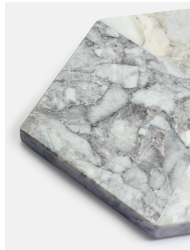

SOHO HOME

Clyde Cheeseboard White

\$60 Regular

\$48 Membership

Product details

Referencing the marble found throughout 180 House, our Clyde cheeseboard is cut to a hexagonal shape and crafted from individual marble sections that are pieced together by hand. The intricate veining in the stone, makes each board original and a true statement for any table.