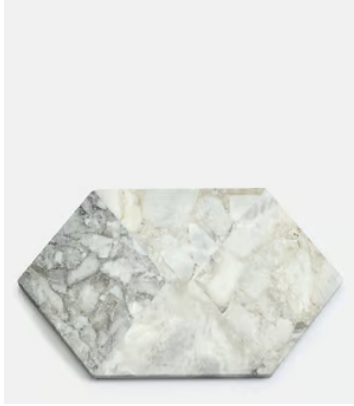

SOHO HOME

Clyde Cheeseboard White

~~\$120~~ \$60 Regular price

~~\$102~~ \$48 Member price

Referencing the marble found throughout 180 House, our Clyde cheeseboard is cut to a hexagonal shape and crafted from individual marble sections that are pieced together by hand. The intricate veining in the stone, makes each board original and a true statement for any table.