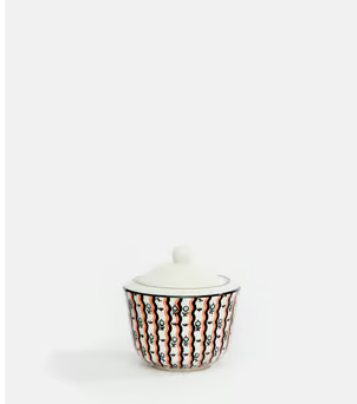

SOHO HOME

Aida Sugar Dish

~~\$24~~ \$10 Regular price

~~\$20~~ \$8 Member price

With a design that is influenced by the vintage ceramics seen throughout Soho House Berlin, this eclectic set includes all the tableware you need for a traditional afternoon tea or breakfast in bed.

Dimensions

Dimensions: H9.02 x W9.02 x D8.89cm / H3.6 x W3.6 x D3.5"

Weight: 0.2kg / 0.4lbs

Packaged weight: 0.2kg / 0.4lbs

Details

Materials: Fine Bone China

Dishwasher Safe: No

Microwave Safe: No