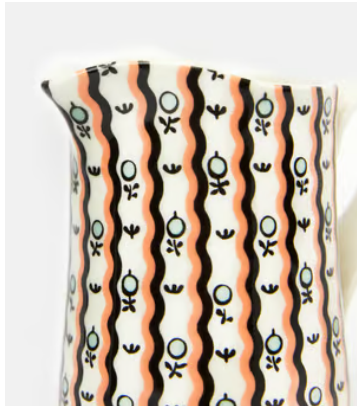

SOHO HOME

Aida Milk Jug

~~\$24~~ \$10 Regular price

~~\$18~~ \$8 Member price

With a design that was influenced by the vintage ceramics seen throughout Soho House Berlin, this eclectic set includes all the tableware you need for a traditional afternoon tea or breakfast in bed.

Dimensions

Dimensions: H10.16 x W6.67 x D9.21cm / H4 x W2.6 x D3.6"

Weight: 0.8kg / 1.8lbs

Packaged weight: 0.8kg / 1.8lbs

Details

Capacity: 165ml

Dishwasher Safe: No, handwash only

Microwave Safe: No