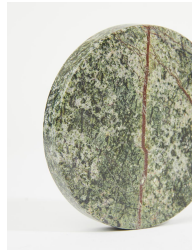

Hanson Coasters, Forest Green, Set Of Four

\$55 Regular

\$44 Membership

Available in

Forest

Red

White

Product details

Referencing the solid marble furniture seen throughout 180 House on the Strand in London, this set of four coasters has been hand-hewn in India from a weighty forest-green marble that has unique variations in texture and colour. Each one has protective feet, so it won't scratch natural surfaces such as glass or wood.