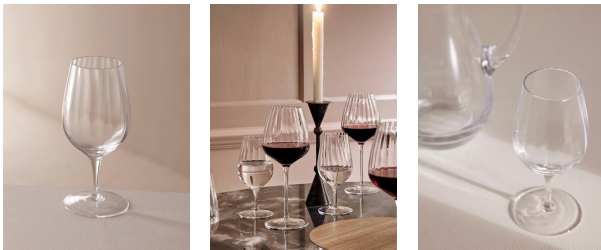

Details

Assembly required: No

Care instructions: Handwash only. Wipe with a soft, dry cloth. Do not use abrasives or cleaners as they may damage the finish.

Dishwasher safe: No

Material: Glass

Microwave safe: No

Oven safe: No