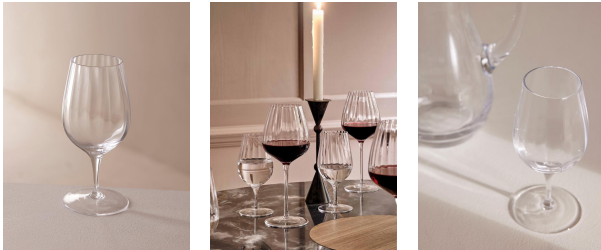

Details

Assembly required: No

Care instructions: Handwash only. Wipe with a soft, dry cloth. Do not use abrasives or cleaners as they may damage the finish.

Dishwasher safe: No

Material: Glass

Microwave safe: No

Oven safe: No