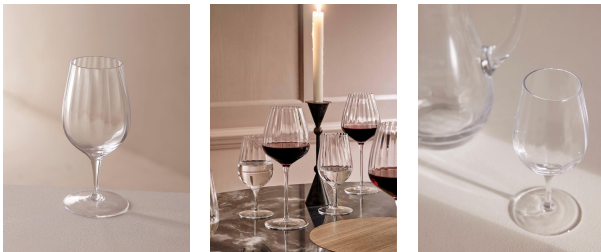

SOHO HOME

Pembroke Water Glass, Set Of Four

\$79 Regular

\$63 Membership

Product details

Handmade in Poland, our elegant collection of stemware is crafted in clear glass, featuring a soft scalloped detail. Inspired by the glasswear at our first House at 40 Greek Street, this range is perfect for both entertaining and casual dining.

Dimensions

Product dimensions: H16.6 x W8 x D8cm / H6.5 x W3.1 x D3.1"

Product weight: 2kg / 4.4lbs

Packaged or boxed dimensions: H20 x W18 x D36cm / H7.7 x W7.1 x D14.2"

Packaged or boxed weight: 2kg / 4.4lbs