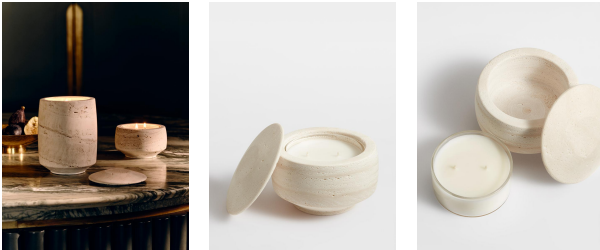

Dimensions

Product dimensions: H8 x W10.6 x D8cm / H3.2 x W4.2 x D3.2"

Product weight: 1kg / 2.2lbs

Packaged or boxed weight: 1kg / 2.2lbs