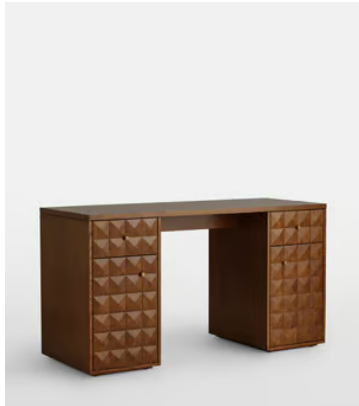

## Marena Desk

**\$2,995** Regular price

**\$2,546** Member price

A solid oak silhouette is defined by an eye-catching square stud front that brings textural depth to your home office space.

Echoing similar styles seen in Soho House Barcelona, the Marena desk is characterised by the warm tones of its solid and veneer oak wood silhouette, as well as the geometric patternwork across the front. Two top drawers and two lower cupboards provide storage space.

### Dimensions

**Dimensions:** H76 x W140 x D56cm / H30 x W55 x D22"

**Weight:** 72kg / 158.7lbs

**Number of boxes:** 2

- **Box 1:** H30 x W155 x D70cm / H11.6 x W61 x D27.6"
- **Box 2:** H108 x W96 x D70cm / H42.5 x W37.6 x D27.4"

### Details

**Adjustable shelf?:** Yes

**Assembly required:** Yes

**Clearance:** 28.7"

**Door dimensions:** H51 x W35 x D44cm

**Drawer dimensions:** H10 x W31 x D43cm

**Feet:** Plastic glide

**Finish:** Brown Oak and Antique Brass