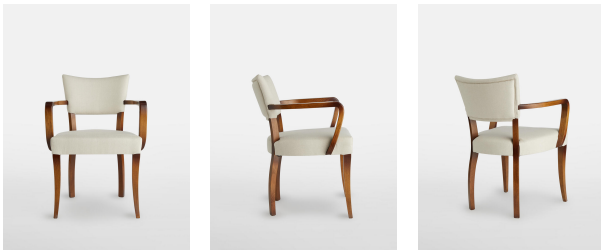

Molina Armchair, Linen, Natural, Us

£625

Regular

£531

Membership

Available in

Linen Natural

Velvet Mustard

Velvet Grey Blue

Product details

A House hero, you'll find our comfy upholstered dining chair everywhere from High Road House to Soho House Berlin, as well as a vintage version in Kettner's Townhouse. The chair is made in Italy with a hardwood beech frame and is upholstered in slubby linen.

- Dining chair with upholstered seat and back
- Curved wooden arms
- Upholstered in slubby linen
- Dark hardwood beech frame
- Inspired by the vintage dining chairs at Kettner's Townhouse

Dimensions

Product dimensions: H79 x W60 x D57cm / H30.9 x W23.6 x D22.4"

Composition: 100% Linen

Fabric: Linen

Feet: Beech

Filling: Foam

Frame: Beech

Material: Beech

Removable cushions: No

Removable legs: No