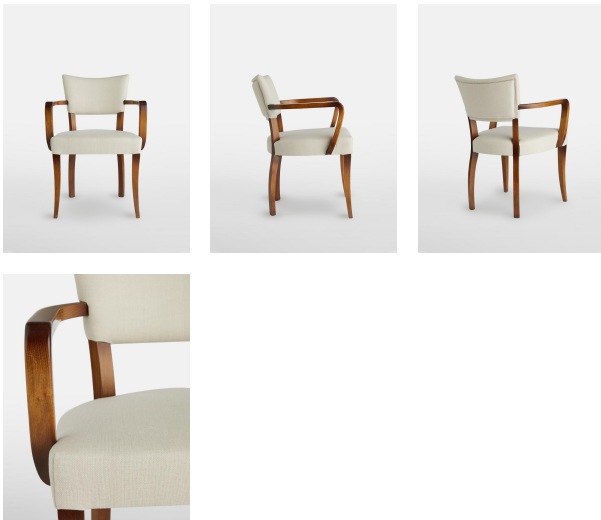

SOHO HOME

Molina Armchair, Linen, Natural, Us

\$615 Regular

\$492 Membership

Available in

Linen Natural

Velvet Grey Blue

Velvet Mustard

Product details

A House hero, you'll find our comfy upholstered dining chair everywhere from High Road House to Soho House Berlin, as well as a vintage version in Kettner's Townhouse. The chair is made in Italy with a hardwood beech frame and is upholstered in slubby linen.

Material: Beech

Removable cushions: No

Removable legs: No

Seat depth: 19.5"

Seat height: 18.9"

Seat width: 20.3"