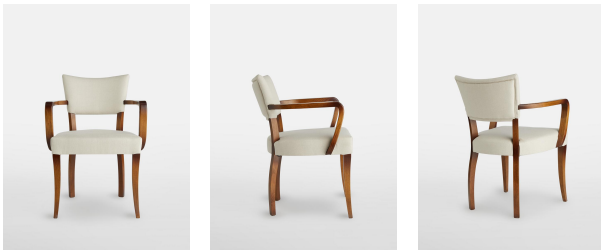

## Molina Armchair, Linen, Natural, Us

\$413 Regular

\$330 Membership

### Available in

Linen Natural

Velvet Grey Blue

Velvet Mustard

### Product details

A House hero, you'll find our comfy upholstered dining chair everywhere from High Road House to Soho House Berlin, as well as a vintage version in Kettner's Townhouse. The chair is made in Italy with a hardwood beech frame and is upholstered in slubby linen.