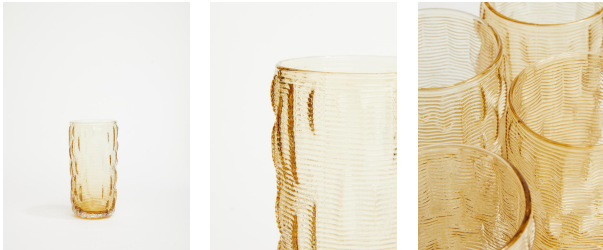

## Mara Highball Amber, Set Of Four

\$48 Regular

\$41 Membership

Available in

Amber

Cream

Dark Green

### Product details

Mix and match different coloured highball glasses from our Mara range for an eclectic, relaxed effect. Inspired by the tactile, natural interiors at Soho Roc House, each has subtle variations in tone and finish, making them one of a kind.