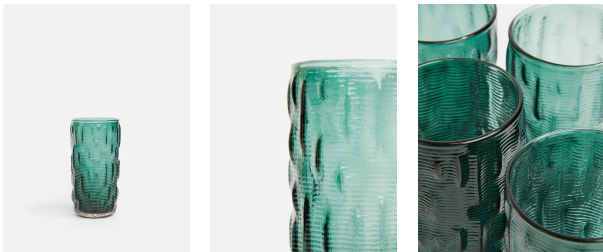

Mara Highball Dark Green, Set Of Four

\$48 Regular

\$41 Membership

Available in

Amber

Cream

Dark Green

Product details

Mix and match different coloured highball glasses from our Mara range for an eclectic, relaxed effect. Inspired by the tactile, natural interiors at Soho Roc House, each has subtle variations in tone and finish, making them one of a kind.