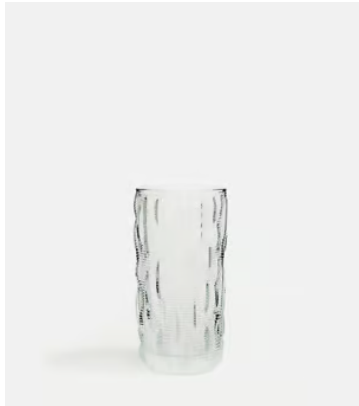

SOHO HOME

Mara Highball Clear, Set of Four

~~\$48~~ \$25 Regular price

~~\$41~~ \$20 Member price

Mix and match different coloured highball glasses from our Mara range for an eclectic, relaxed effect. Inspired by the tactile, natural interiors at Soho Roc House, each has subtle variations in tone and finish, making them one of a kind.

Dimensions

Dimensions: H14 x W6.8 x D6.8cm / H5.5 x W2.7 x D2.7"

Weight: 1kg / 2.2lbs

Packaged weight: 1kg / 2.2lbs

Number of boxes: 4

Details

Dishwasher safe: Yes, but hand wash recommended

Available in 3 colours

Amber

Cream

Dark Green