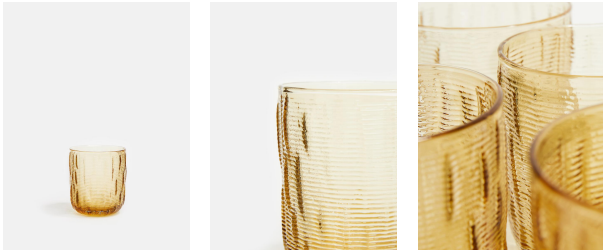

## Mara Tumbler Amber, Set Of Four

\$40 Regular

\$34 Membership

Available in

Amber

Cream

Dark Green

### Product details

Mix and match different coloured tumblers from our Mara range for an eclectic, relaxed effect. Inspired by the tactile, natural interiors at Soho Roc House, each has subtle variations in tone and finish, making them one of a kind.