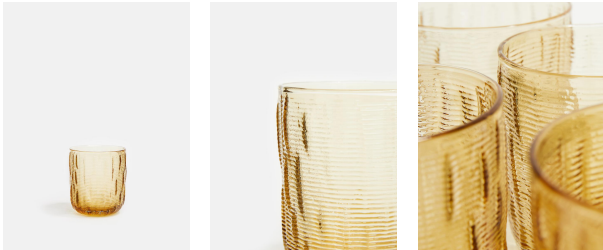

SOHO HOME

Mara Tumbler Amber, Set Of Four

\$40 Regular

\$34 Membership

Available in

Amber

Cream

Dark Green

Product details

Mix and match different coloured tumblers from our Mara range for an eclectic, relaxed effect. Inspired by the tactile, natural interiors at Soho Roc House, each has subtle variations in tone and finish, making them one of a kind.