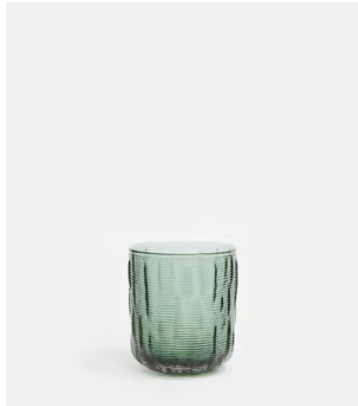

Mara Tumbler Dark Green, Set of Four

\$40 Regular price

\$34 Member price

Mix and match different coloured tumblers from our Mara range for an eclectic, relaxed effect. Inspired by the tactile, natural interiors at Soho Roc House, each has subtle variations in tone and finish, making them one of a kind.

Dimensions

Dimensions: H9.5 x W8.2 x D8.2cm / H3.7 x W3.2 x D3.2"

Weight: 1kg / 2.2lbs

Packaged weight: 1kg / 2.2lbs

Number of boxes: 4

Details

Dishwasher safe: Yes, but hand wash recommended

Available in 3 colours

Amber

Cream

Dark Green