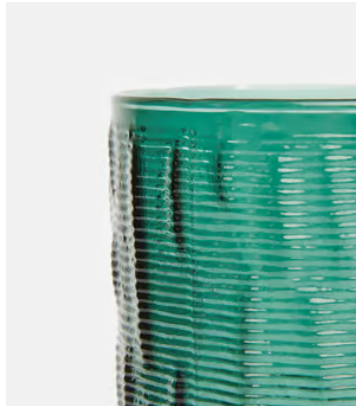

Mara Tumbler Dark Green, Set of Four

\$40 Regular price

\$34 Member price

Mix and match different coloured tumblers from our Mara range for an eclectic, relaxed effect. Inspired by the tactile, natural interiors at Soho Roc House, each has subtle variations in tone and finish, making them one of a kind.

Dimensions

Dimensions: H9.5 x W8.2 x D8.2cm / H3.7 x W3.2 x D3.2"

Weight: 1kg / 2.2lbs

Packaged weight: 1kg / 2.2lbs

Number of boxes: 4

Details

Dishwasher safe: Yes, but hand wash recommended

Available in 3 colours

Amber

Cream

Dark Green