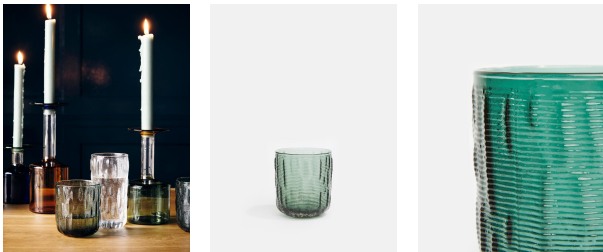

## Mara Tumbler Dark Green, Set Of Four

\$40 Regular

\$34 Membership

Available in

Amber

Cream

Dark Green

### Product details

Mix and match different coloured tumblers from our Mara range for an eclectic, relaxed effect. Inspired by the tactile, natural interiors at Soho Roc House, each has subtle variations in tone and finish, making them one of a kind.