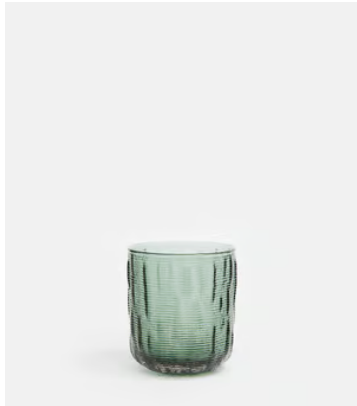

Mara Tumbler Dark Green, Set of Four

\$40 Regular price

\$34 Member price

Mix and match different coloured tumblers from our Mara range for an eclectic, relaxed effect. Inspired by the tactile, natural interiors at Soho Roc House, each has subtle variations in tone and finish, making them one of a kind.

Dimensions

Dimensions: H9.5 x W8.2 x D8.2cm / H3.7 x W3.2 x D3.2"

Weight: 1kg / 2.2lbs

Packaged weight: 1kg / 2.2lbs

Number of boxes: 4

Details

Dishwasher safe: Yes, but hand wash recommended

Available in 3 colours

Amber

Cream

Dark Green