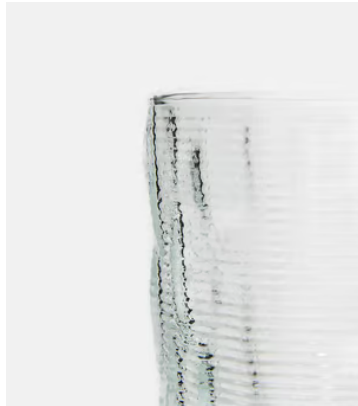

## Mara Tumbler Clear, Set of Four

**\$40** Regular price

**\$34** Member price

Mix and match different coloured tumblers from our Mara range for an eclectic, relaxed effect. Inspired by the tactile, natural interiors at Soho Roc House, each has subtle variations in tone and finish, making them one of a kind.

### Available in 3 colours

Amber

Cream

Dark Green