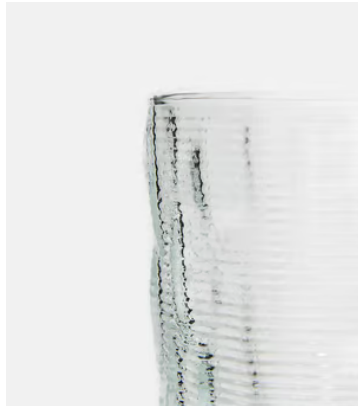

Mara Tumbler Clear, Set of Four

\$40 Regular price

\$34 Member price

Mix and match different coloured tumblers from our Mara range for an eclectic, relaxed effect. Inspired by the tactile, natural interiors at Soho Roc House, each has subtle variations in tone and finish, making them one of a kind.

Dimensions

Dimensions: H9.5 x W8.2 x D8.2cm / H3.7 x W3.2 x D3.2"

Weight: 1kg / 2.2lbs

Packaged weight: 1kg / 2.2lbs

Number of boxes: 4

Details

Dishwasher safe: Yes, but hand wash recommended

Available in 3 colours

Amber

Cream

Dark Green