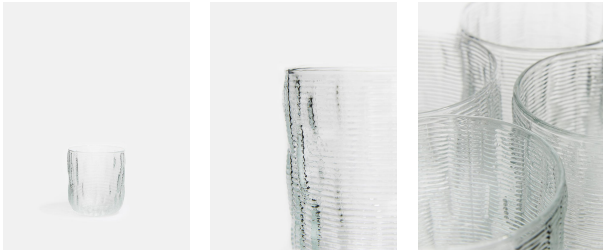

## Mara Tumbler Clear, Set Of Four

\$40 Regular

\$34 Membership

Available in

Amber

Cream

Dark Green

### Product details

Mix and match different coloured tumblers from our Mara range for an eclectic, relaxed effect. Inspired by the tactile, natural interiors at Soho Roc House, each has subtle variations in tone and finish, making them one of a kind.