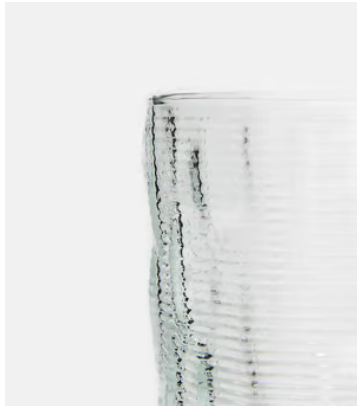

Mara Tumbler Clear, Set of Four

\$40 Regular price

\$34 Member price

Mix and match different coloured tumblers from our Mara range for an eclectic, relaxed effect. Inspired by the tactile, natural interiors at Soho Roc House, each has subtle variations in tone and finish, making them one of a kind.

Dimensions

Dimensions: H9.5 x W8.2 x D8.2cm / H3.7 x W3.2 x D3.2"

Weight: 1kg / 2.2lbs

Packaged weight: 1kg / 2.2lbs

Number of boxes: 4

Details

Dishwasher safe: Yes, but hand wash recommended

Available in 3 colours

Amber

Cream

Dark Green