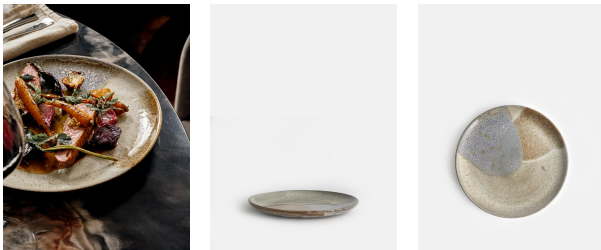

Details

Assembly required: No

Care instructions: Dishwasher and microwave safe

Dishwasher safe: Yes

Material: Stoneware

Microwave safe: Yes

Oven safe: No