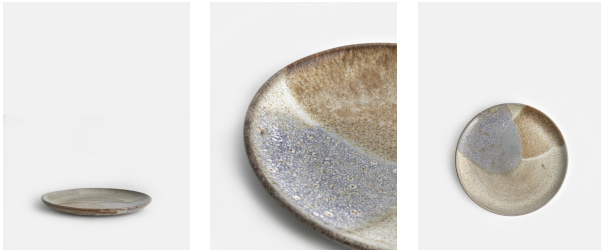

SOHO HOME

Lawson Side Plate, Set Of Four

\$95 Regular

\$81 Membership

Product details

With organic shape and a distinctive speckled finish, our Lawson collection is crafted from durable stoneware by artisans in Portugal. A reactive glaze creates subtle variations in colour and texture, making each piece a one-off. The 1970s-style interiors at 180 House inspired the range, which is ideal for casual, everyday dining.

Dimensions

Product dimensions: H2 x W22 x D22cm / H0.8 x W8.7 x D8.7"

Product weight: 0.5kg / 1.1lbs

Packaged or boxed weight: 3.2kg / 7.1lbs

Number of boxes: 4

Details

Assembly required: No

Care instructions: Dishwasher and microwave safe