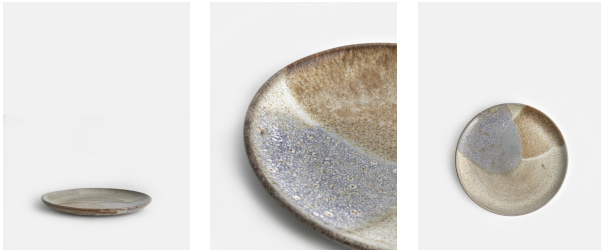

## Lawson Side Plate, Set Of Four

\$48 Regular

\$38 Membership

### Product details

With organic shape and a distinctive speckled finish, our Lawson collection is crafted from durable stoneware by artisans in Portugal. A reactive glaze creates subtle variations in colour and texture, making each piece a one-off. The 1970s-style interiors at 180 House inspired the range, which is ideal for casual, everyday dining.