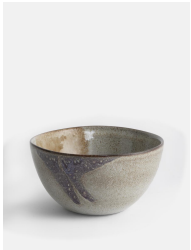

SOHO HOME

Lawson Cereal Bowl, Set Of Four

\$95 Regular

\$81 Membership

Product details

With organic shapes and a distinctive speckled finish, our Lawson collection is crafted from durable stoneware by artisans in Portugal. A reactive glaze creates subtle variations in colour and texture, making each piece a one-off. The 1970s-style interiors at 180 House inspired the range, which is ideal for casual, everyday dining.