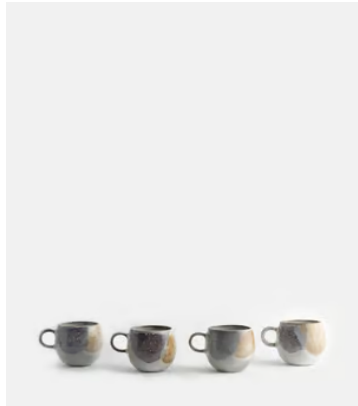

SOHO HOME

Lawson Mug, Set of Four

\$80 Regular price

\$68 Member price

With organic shapes and a distinctive speckled finish, our Lawson collection is crafted from durable stoneware by artisans in Portugal. A reactive glaze creates subtle variations in colour and texture, making each piece a one-off. The 1970s-style interiors at 180 House inspired the range, which is ideal for casual, everyday dining.

Dimensions

Dimensions: H9.5 x W14 x D10.6cm / H3.7 x W5.5 x D4.2"

Weight: 1.5kg / 3.3lbs

Packaged weight: 1.5kg / 3.3lbs

Number of boxes: 4

Details

Assembly required: No

Dishwasher safe: Yes