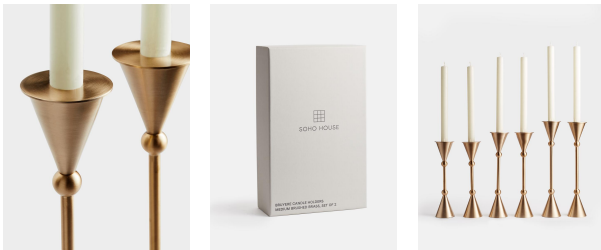

SOHO HOME

Set Of 2 Bruyere Candle Holders Brushed Brass Medium

\$65 Regular

\$52 Membership

Product details

Featuring a slim stem and conical ends, the medium Bruyere candlestick holders draw inspiration from the vintage styles in White City. Crafted from a high-polished, brushed brass, each one brings an old-world feel to dinner settings.

Dimensions

Product dimensions: H25 x W7 x D7cm / H10 x W3 x D3"

Product weight: 1kg / 2.2lbs

Packaged or boxed weight: 1kg / 2.2lbs

Details

Height: 26cm / 10.23" Base: 6cm / 2.36"

Care instructions: Place the candle holder on a firm flat heat resistant surface ensuring it stands steady. Ensure a secure fit within the holder in an upright position before lighting. Snuff out the flame at least 2 cm from the base before it reaches the holder. Clean with a dry cloth.