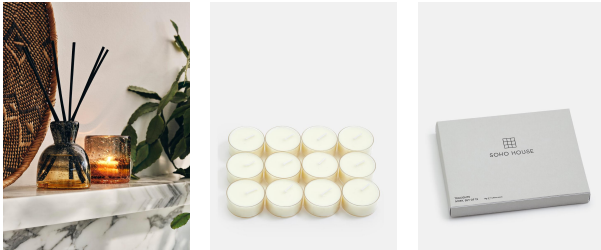

SOHO HOME

Ivory Tealights, Set Of Twelve

\$15 Regular

\$12 Membership

Product details

Our set of tealights is designed to be placed in the Iker Hurricane votive. Crafted from a paraffin mineral blend, the unscented wax is poured into 12 acrylic cups to create an almost invisible appearance.

Dimensions

Product dimensions: H15 x W9 x D7cm / H10.2 x W3.5 x D2.8"

Product weight: 6kg / 13.2lbs

Packaged or boxed weight: 6kg / 13.2lbs

Details

Material: Paraffin

Care instructions: Place the candle into a holder on a firm flat heat resistant surface ensuring it stands steady. Ensure a secure fit within the holder in an upright position before lighting.