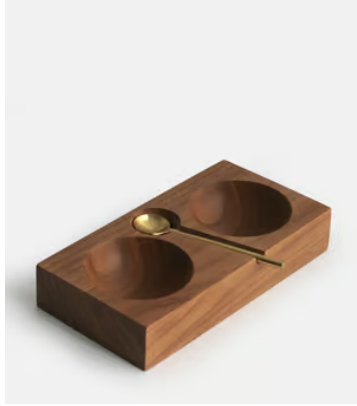

SOHO HOME

Culross Teak Double Cellar With Gold Spoon

~~\$72~~ \$36 Regular price

~~\$61~~ \$29 Member price

Always have salt and seasoning to hand with the Culross set. This rounded duo pinch pot is crafted in Thailand from ethically sourced teak and comes with a gold finish spoon that's hand made in India.

Dimensions

Dimensions: H2.54 x W15.2 x D7.6cm / H1 x W6 x D3"

Weight: 1kg / 2.2lbs

Packaged weight: 1kg / 2.2lbs

Details

Materials: Teak & Stainless Steel Spoon

Dishwasher Safe: No, Hand wash with mild soap