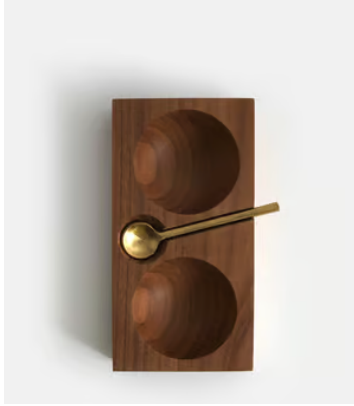

SOHO HOME

Culross Teak Double Cellar With Gold Spoon

~~\$72~~ \$36 Regular price

~~\$61~~ \$29 Member price

Always have salt and seasoning to hand with the Culross set. This rounded duo pinch pot is crafted in Thailand from ethically sourced teak and comes with a gold finish spoon that's hand made in India.

Dimensions

Dimensions: H2.54 x W15.2 x D7.6cm / H1 x W6 x D3"

Weight: 1kg / 2.2lbs

Packaged weight: 1kg / 2.2lbs

Details

Materials: Teak & Stainless Steel Spoon

Dishwasher Safe: No, Hand wash with mild soap