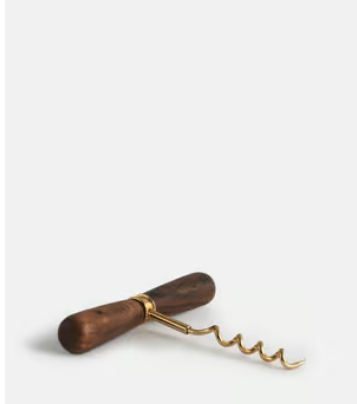

## Gold & Wood Corkscrew

~~\$29~~ \$20 Regular price

~~\$25~~ \$16 Member price

Add a glamorous touch to home barware with the Huntley corkscrew. This classic corkscrew's ergonomic shape makes it easy to grip and use, and the Indian Rosewood handle adds a bit of flair.

### Dimensions

**Dimensions:** H10.2 x W12.7 x D1.27cm / H4 x W5 x D0.5"

**Weight:** 1kg / 2.2lbs

**Packaged weight:** 1kg / 2.2lbs