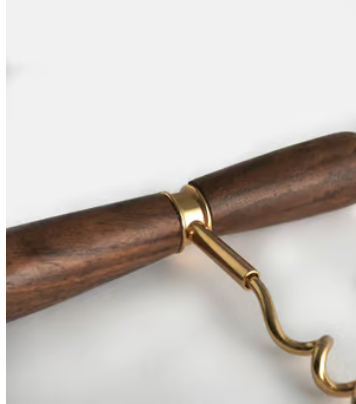

## Gold & Wood Corkscrew

~~\$29~~ \$20 Regular price

~~\$25~~ \$16 Member price

Add a glamorous touch to home barware with the Huntley corkscrew. This classic corkscrew's ergonomic shape makes it easy to grip and use, and the Indian Rosewood handle adds a bit of flair.

### Dimensions

**Dimensions:** H10.2 x W12.7 x D1.27cm / H4 x W5 x D0.5"

**Weight:** 1kg / 2.2lbs

**Packaged weight:** 1kg / 2.2lbs