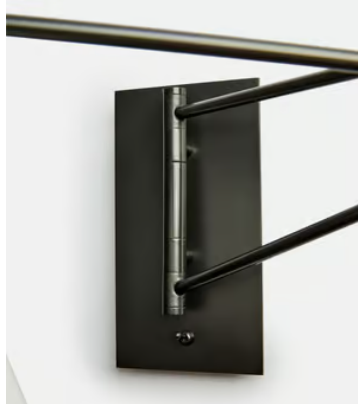

SOHO HOME

Celine Wall Light, US

\$265 Regular price

\$225 Member price

Wall-mounted lights on either side of a bed free up space on the bedside table, while the articulated arm lets you direct the light to read while your partner sleeps. Designed for our House in Paris, Celine features an ivory linen shade that creates a softly diffused light and a classic antique brass finish.

Dimensions

Dimensions: H27 x W28 x D75cm / H10.6 x W11 x D29.5"

Weight: 2kg / 4.4lbs

Packaged dimensions: H44 x W31 x D33cm / H17.3 x W12.2 x D13"

Packaged weight: 2kg / 4.4lbs

Details

Materials: Metal and linen shade