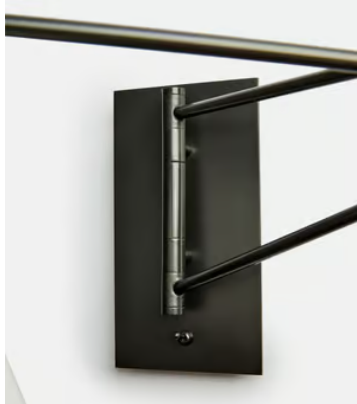

SOHO HOME

Celine Wall Light, US

\$265 Regular price

\$225 Member price

Wall-mounted lights on either side of a bed free up space on the bedside table, while the articulated arm lets you direct the light to read while your partner sleeps. Designed for our House in Paris, Celine features an ivory linen shade that creates a softly diffused light and a classic antique brass finish.

Dimensions

Product dimensions: H27 x W28 x D75cm / H10.6 x W11 x D29.5"

Product weight: 2kg / 4.4lbs

Packaged or boxed dimensions: H44 x W31 x D33cm / H17.3 x W12.2 x D13"

Packaged or boxed weight: 2kg / 4.4lbs

Details

Materials: Metal and linen shade

Type of Lightbulb: 1 / E12 / TYPE B / 40W MAXIMUM

Number of Lightbulbs Required: 1

Self-assembly Required: Yes

Height Adjustable: No

Dimmable: No

Electrician Required: Yes