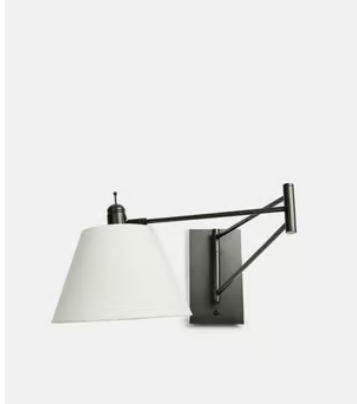

SOHO HOME

Celine Wall Light, US

\$265 Regular price

\$225 Member price

Wall-mounted lights on either side of a bed free up space on the bedside table, while the articulated arm lets you direct the light to read while your partner sleeps. Designed for our House in Paris, Celine features an ivory linen shade that creates a softly diffused light and a classic antique brass finish.

Dimensions

Product dimensions: H27 x W28 x D75cm / H10.6 x W11 x D29.5"

Product weight: 2kg / 4.4lbs

Packaged or boxed dimensions: H44 x W31 x D33cm / H17.3 x W12.2 x D13"

Packaged or boxed weight: 2kg / 4.4lbs

Details

Materials: Metal and linen shade

Type of Lightbulb: 1 / E12 / TYPE B / 40W MAXIMUM

Number of Lightbulbs Required: 1

Self-assembly Required: Yes

Height Adjustable: No

Dimmable: No

Electrician Required: Yes