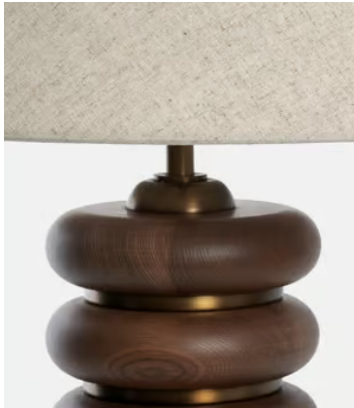

SOHO HOME

Greyson Table Lamp, US

\$450 Regular price

\$383 Member price

Designed for our House in Rome, this table lamp features stained oak and antique brass that will add a tactile accent to your home decor. Complemented with a coordinating linen shade, its appealingly clean and natural profile will sit elegantly atop side and coffee tables.

Dimensions

Dimensions: H63 x W44 x D44cm / H24.8 x W17.3 x D17.3"

Weight: 5kg / 11lbs

Packaged dimensions: H53 x W66 x D66cm / H20.9 x W26 x D26"

Packaged weight: 5kg / 11lbs

Details

Assembly required: Yes

Base dimensions: H20.5 x W6.3 x D6.3"