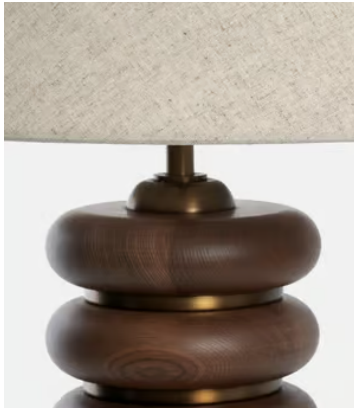

## Greyson Table Lamp, US

**\$395** Regular price

**\$336** Member price

Designed for our House in Rome, this table lamp features stained oak and antique brass that will add a tactile accent to your home decor. Complemented with a coordinating linen shade, its appealingly clean and natural profile will sit elegantly atop side and coffee tables.

### Dimensions

**Dimensions:** H63 x W44 x D44cm / H24.8 x W17.3 x D17.3"

**Weight:** 5kg / 11lbs

**Packaged dimensions:** H53 x W66 x D66cm / H20.9 x W26 x D26"

**Packaged weight:** 5kg / 11lbs