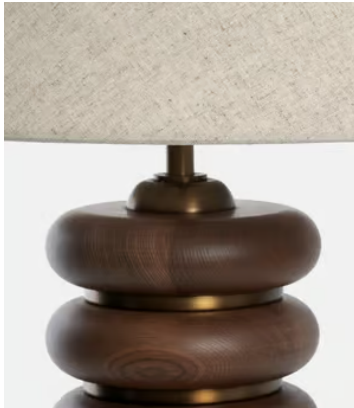

## Greyson Table Lamp

**\$395** Regular price

**\$336** Member price

Designed for our House in Rome, this table lamp features stained oak and antique brass that will add a tactile accent to your home decor. Complemented with a coordinating linen shade, its appealingly clean and natural profile will sit elegantly atop side and coffee tables.

### Dimensions

**Dimensions:** H63 x W44 x D44cm / H24.8 x W17.3 x D17.3"

**Weight:** 5kg / 11lbs

**Packaged dimensions:** H53 x W66 x D66cm / H20.9 x W26 x D26"

**Packaged weight:** 5kg / 11lbs