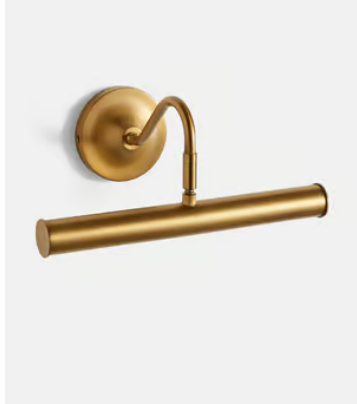

## Basel Picture Light

\$185 Regular price

\$157 Member price

Based on the picture lights found throughout the Houses worldwide, Basel is designed to illuminate your favourite artwork. Clean lines and a warm antique brass finish mean it will easily fit into any interior style, from traditional country house to city apartment.

### Dimensions

**Dimensions:** H35 x W21.6 x D15.25cm / H13.8 x W8.5 x D6"

**Weight:** 1kg / 2.2lbs

**Packaged weight:** 1kg / 2.2lbs

### Details

H35cm x W22cm x D15cm

H14 In x W 9in x D6in

**Materials:** Metal and Glass

**Type of Lightbulb:** 2 / E14 / TYPE C / 25W MAXIMUM

**Number of Lightbulbs Required:** 3

**Self-assembly Required:** Yes