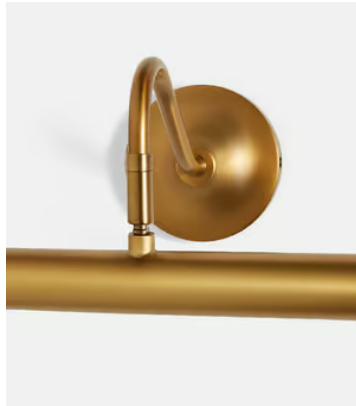

## Basel Picture Light

\$185 Regular price

\$157 Member price

Based on the picture lights found throughout the Houses worldwide, Basel is designed to illuminate your favourite artwork. Clean lines and a warm antique brass finish mean it will easily fit into any interior style, from traditional country house to city apartment.

### Details

H35cm x W22cm x D15cm

H14 In x W 9in x D6in

**Materials:** Metal and Glass

**Type of Lightbulb:** 2 / E14 / TYPE C / 25W MAXIMUM

**Number of Lightbulbs Required:** 3

**Self-assembly Required:** Yes