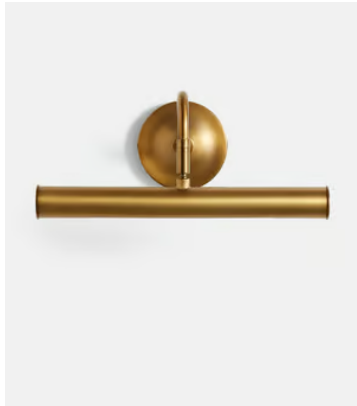

## Basel Picture Light

\$185 Regular price

\$157 Member price

Based on the picture lights found throughout the Houses worldwide, Basel is designed to illuminate your favourite artwork. Clean lines and a warm antique brass finish mean it will easily fit into any interior style, from traditional country house to city apartment.

### Dimensions

**Dimensions:** H35 x W21.6 x D15.25cm / H13.8 x W8.5 x D6"

**Weight:** 1kg / 2.2lbs

**Packaged weight:** 1kg / 2.2lbs

### Details

H35cm x W22cm x D15cm

H14 In x W 9in x D6in

**Materials:** Metal and Glass

**Type of Lightbulb:** 2 / E14 / TYPE C / 25W MAXIMUM

**Number of Lightbulbs Required:** 3

**Self-assembly Required:** Yes