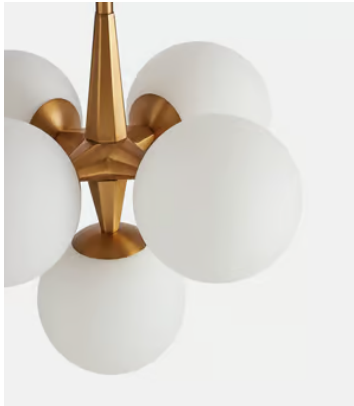

## Lloyd Pendant

~~\$475~~ \$450 Regular price

~~\$404~~ \$360 Member price

Opaque globe lights feature in the club spaces at Soho House Amsterdam, where they diffuse a soft glow to create a cosy atmosphere. Finding inspiration in the clean lines and strong shapes of mid-century design, our Lloyd pendant looks as good switched off as it does on.

### Dimensions

**Dimensions:** H40.5 x W43 x D43cm / H15.9 x W16.9 x D16.9"

**Weight:** 3kg / 6.6lbs

**Packaged dimensions:** H49 x W30 x D46cm / H19.3 x W11.8 x D18.1"

**Packaged weight:** 3kg / 6.6lbs

### Details

**Type of Lightbulb:** 5 / E12 / 40W Maximum

**Cable & Ceiling Rose**

**Height Adjustable:** Yes

**Minimum Height:** 23.3"

**Maximum Height:** 89"

**Ceiling Rose Diameter:** 5" diameter