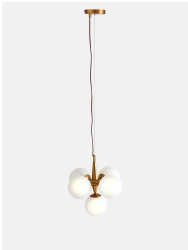

## Lloyd Pendant

\$450 Regular

\$360 Membership

### Product details

Opaque globe lights feature in the club spaces at Soho House Amsterdam, where they diffuse a soft glow to create a cosy atmosphere. Finding inspiration in the clean lines and strong shapes of mid-century design, our Lloyd pendant looks as good switched off as it does on.

### Dimensions

Product dimensions: H40.5 x W43 x D43cm / H15.9 x W16.9 x D16.9"

Product weight: 3kg / 6.6lbs

Packaged or boxed dimensions: H49 x W30 x D46cm / H19.3 x W11.8 x D18.1"

Packaged or boxed weight: 3kg / 6.6lbs

## Details

Type of Lightbulb: 5 / E12 / 40W Maximum  
Cable & Ceiling Rose  
Height Adjustable: Yes  
Minimum Height: 23.3"  
Maximum Height: 89"  
Ceiling Rose Diameter: 5" diameter

Bulb Specification  
Bulb(s) Included: No  
Bulb required: 5 / E12 / 40W Maximum