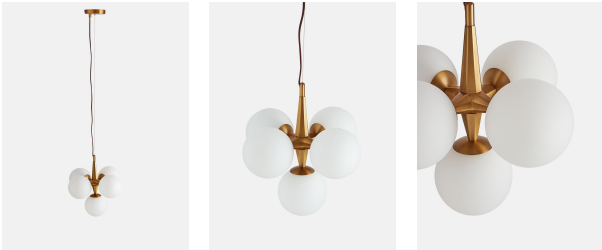

### Product details

Opaque globe lights feature in the club spaces at Soho House Amsterdam, where they diffuse a soft glow to create a cosy atmosphere. Finding inspiration in the clean lines and strong shapes of mid-century design, our Lloyd pendant looks as good switched off as it does on.

### Dimensions

Product dimensions: H40.5 x W43 x D43cm / H15.9 x W16.9 x D16.9"

Product weight: 3kg / 6.6lbs

Packaged or boxed dimensions: H49 x W30 x D46cm / H19.3 x W11.8 x D18.1"

Packaged or boxed weight: 3kg / 6.6lbs

## Details

Type of Lightbulb: 5 / E12 / 40W Maximum  
Cable & Ceiling Rose  
Height Adjustable: Yes  
Minimum Height: 23.3"  
Maximum Height: 89"  
Ceiling Rose Diameter: 5" diameter

Bulb Specification  
Bulb(s) Included: No  
Bulb required: 5 / E12 / 40W Maximum