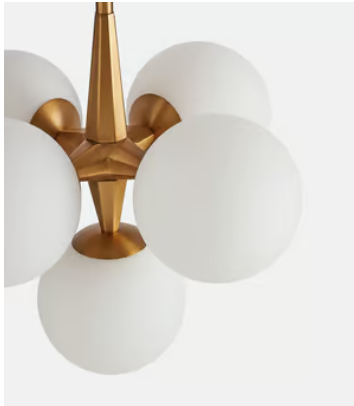

SOHO HOME

Lloyd Pendant

~~\$475~~ \$450 Regular price

~~\$404~~ \$360 Member price

Opaque globe lights feature in the club spaces at Soho House Amsterdam, where they diffuse a soft glow to create a cosy atmosphere. Finding inspiration in the clean lines and strong shapes of mid-century design, our Lloyd pendant looks as good switched off as it does on.

Dimensions

Dimensions: H40.5 x W43 x D43cm / H15.9 x W16.9 x D16.9"

Weight: 3kg / 6.6lbs

Packaged dimensions: H49 x W30 x D46cm / H19.3 x W11.8 x D18.1"

Packaged weight: 3kg / 6.6lbs

Details

Type of Lightbulb: 5 / E12 / 40W Maximum

Cable & Ceiling Rose

Height Adjustable: Yes

Minimum Height: 23.3"

Maximum Height: 89"

Ceiling Rose Diameter: 5" diameter

Bulb Specification

Bulb(s) Included: No

Bulb required: 5 / E12 / 40W Maximum