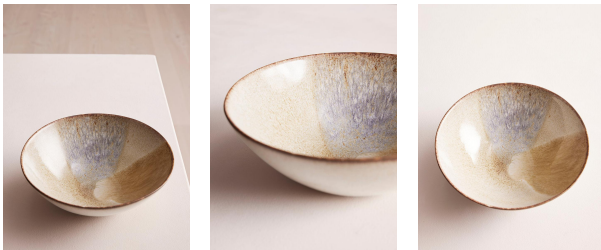

## Lawson Reactive Glaze Serving Bowl

\$80 Regular

\$68 Membership

### Product details

With organic shapes and a distinctive speckled finish, our Lawson collection is crafted from durable stoneware by artisans in Portugal. A reactive glaze creates subtle variations in colour and texture, making each piece a one-off. The 1970s-style interiors at 180 House inspired the range, which is ideal for casual, everyday dining.