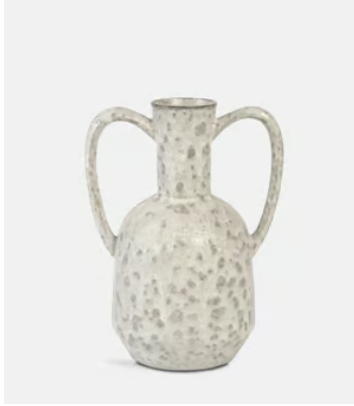

SOHO HOME

Sara Vase

~~\$60~~ \$30 Regular price

~~\$57~~ \$24 Member price

Our Sara vase was inspired by traditional vessels used to carry water from fountains, and the natural, relaxed interiors at Soho Roc House. Crafted in Portugal, each vase is finished with a distinctive speckled glaze that creates a unique design statement.

Dimensions

Product dimensions: H24.5 x W12.5 x D15.5cm / H9.6 x W4.9 x D6.1"

Product weight: 1kg / 2.2lbs

Packaged or boxed weight: 1kg / 2.2lbs

Details

Material: Terracotta

Watertight: No