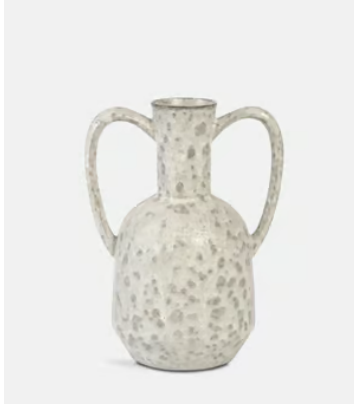

SOHO HOME

Sara Vase

~~\$60~~ \$30 Regular price

~~\$57~~ \$24 Member price

Our Sara vase was inspired by traditional vessels used to carry water from fountains, and the natural, relaxed interiors at Soho Roc House. Crafted in Portugal, each vase is finished with a distinctive speckled glaze that creates a unique design statement.

Dimensions

Dimensions: H24.5 x W12.5 x D15.5cm / H9.6 x W4.9 x D6.1"

Weight: 1kg / 2.2lbs

Packaged weight: 1kg / 2.2lbs

Details

Material: Terracotta

Watertight: No