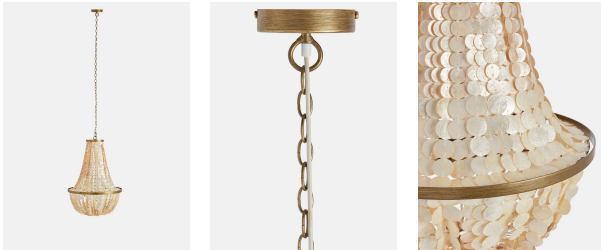

SOHO HOME

Cassius Pendant

\$1,110 Regular

\$888 Membership

Product details

Inspired by the lights at Soho Warehouse in Downtown Los Angeles, this striking bell-shaped lampshade is made from burnished metal and strung with hundreds of iridescent shells collected from beaches in the Philippines. Each one catches the light beautifully to create a soft, warm glow.

Dimensions

Product dimensions: H88 x D61cm / H34.6 x D24"

Product weight: 1kg / 2.2lbs

Packaged or boxed dimensions: H88 x W59 x D59cm / H34.6 x W23.2 x D23.2"

Packaged or boxed weight: 1kg / 2.2lbs

Details

H88cm x W61cm x D61cm

H35in x W24in x D24in

Materials: 50% Metal, 50% Shell

Type of Lightbulb: 1 x 40W LED E14

Number of Lightbulbs Required: 1

Self-assembly Required: Yes

Chain Length: 1M

Height Adjustable: No