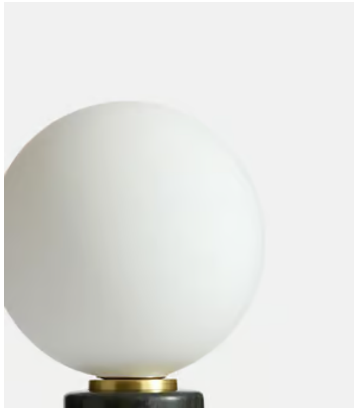

Silas Table Lamp, Green

~~\$150~~ \$105 Regular price

~~\$128~~ \$84 Member price

Inspired by vintage Murano glass designs from the 1960s and the mid-century lighting at White City House, this lamp is topped with a white glass orb. The solid marble base is minimally detailed with an antique brass finish dimmer switch, so you can create a warm light or soft glow to suit your mood.

Dimensions

Dimensions: H22.5 x W12 x D12cm / H8.9 x W4.7 x D4.7"

Weight: 1kg / 2.2lbs

Packaged weight: 1kg / 2.2lbs

Details

Bulb required: 1 / G9 / 4W Maximum

Bulb style: Tala 4W G9 LED

Bulb(s) included: No

Available in 1 colours

Pink