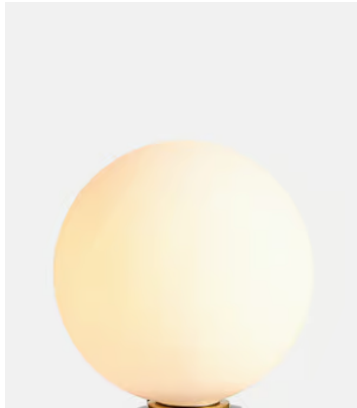

Silas Table Lamp, Green

~~\$150~~ \$105 Regular price

~~\$128~~ \$84 Member price

Inspired by vintage Murano glass designs from the 1960s and the mid-century lighting at White City House, this lamp is topped with a white glass orb. The solid marble base is minimally detailed with an antique brass finish dimmer switch, so you can create a warm light or soft glow to suit your mood.

Dimensions

Dimensions: H22.5 x W12 x D12cm / H8.9 x W4.7 x D4.7"

Weight: 1kg / 2.2lbs

Packaged weight: 1kg / 2.2lbs

Details

Bulb required: 1 / G9 / 4W Maximum

Bulb style: Tala 4W G9 LED

Bulb(s) included: No

Available in 1 colours

Pink