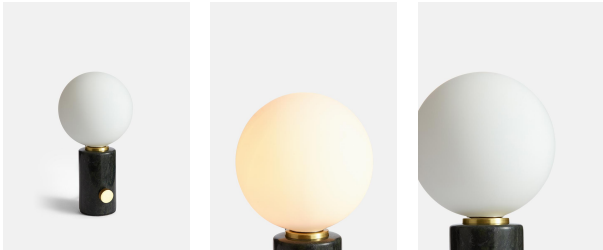

Silas Table Lamp, Green

\$105 Regular

\$84 Membership

Available in

Product details

Inspired by vintage Murano glass designs from the 1960s and the mid-century lighting at White City House, this lamp is topped with a white glass orb. The solid marble base is minimally detailed with an antique brass finish dimmer switch, so you can create a warm light or soft glow to suit your mood.

Dimensions

Product dimensions: H22.5 x W12 x D12cm / H8.9 x W4.7 x D4.7"

Product weight: 1kg / 2.2lbs

Packaged or boxed weight: 1kg / 2.2lbs

Details

Bulb required: 1 / G9 / 4W Maximum

Bulb style: Tala 4W G9 LED

Bulb(s) included: No