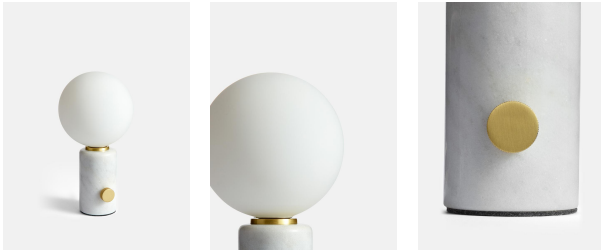

## Silas Table Lamp, White

\$105 Regular

\$84 Membership

Available in

Pink

### Product details

Inspired by vintage Murano glass designs from the 1960s and the mid-century lighting at White City House, this lamp is topped with a white glass orb. The solid marble base is minimally detailed with an antique brass finish dimmer switch, so you can create a warm light or soft glow to suit your mood.

### Dimensions

Product dimensions: H22.5 x W12 x D12cm / H8.9 x W4.7 x D4.7"

Product weight: 1.1kg / 2.4lbs