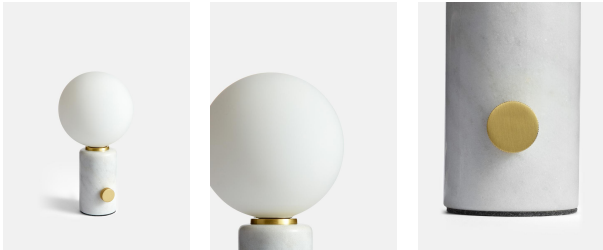

## Silas Table Lamp, White

\$105 Regular

\$84 Membership

Available in

### Product details

Inspired by vintage Murano glass designs from the 1960s and the mid-century lighting at White City House, this lamp is topped with a white glass orb. The solid marble base is minimally detailed with an antique brass finish dimmer switch, so you can create a warm light or soft glow to suit your mood.