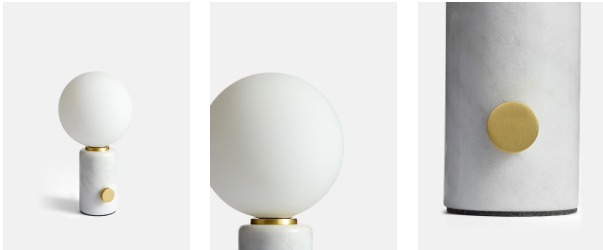

SOHO HOME

Silas Table Lamp, White

\$105 Regular

\$84 Membership

Available in

Product details

Inspired by vintage Murano glass designs from the 1960s and the mid-century lighting at White City House, this lamp is topped with a white glass orb. The solid marble base is minimally detailed with an antique brass finish dimmer switch, so you can create a warm light or soft glow to suit your mood.

Dimensions

Product dimensions: H22.5 x W12 x D12cm / H8.9 x W4.7 x D4.7"

Product weight: 1.1kg / 2.4lbs

Details

Bulb required: 1 / G9 / 4W Maximum

Bulb style: Tala 4W G9 LED

Bulb(s) included: No