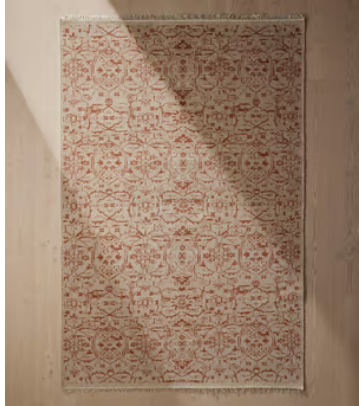

SOHO HOME

Silvanus Rug, Rust 200 x 300cm

\$3,495 Regular price

\$2,971 Member price

Our Silvanus rug is inspired by a damask motif found in Babington House. Hand-knotted in India by skilled artisans, each rug takes up to six months to craft with 22 knots per square inch for extra hardwear and comfort. Layer under a sofa or table for an instant pop of pattern and texture.

Dimensions

Dimensions: H200 x W300 x D2cm / H6'6" x W9'10" x D0.8"

Weight: 33kg / 72.8lbs

Packaged dimensions: H23 x W205 x D23cm / H9.1 x W80.7 x D9.1"

Packaged weight: 33kg / 72.8lbs

Details

Assembled size: 200 x 300cm

Available in 5 sizes

5'7" x 7'10" (H170 x W240 x D2cm / H5'6" x W7'10" x D0.8")

6'7" x 9'10" (H200 x W300 x D2cm / H6'6" x W9'10" x D0.8")

8'10" x 12'2" (H270 x W370 x D2cm / H8'10" x W12'1" x D0.8")

9'10" x 13'9" (H300 x W420 x D2cm / H9'10" x W13'9" x D0.8")

7.8 x 11.8" (Swatch) (H20 x W30 x D2cm / H7" x W11" x D0.8")