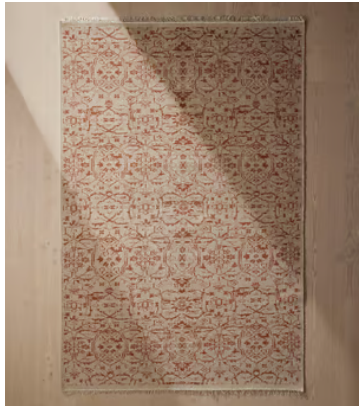

SOHO HOME

Silvanus Rug, Rust 170 x 240cm

\$2,495 Regular price

\$2,121 Member price

Our Silvanus rug is inspired by a damask motif found in Babington House. Hand-knotted in India by skilled artisans, each rug takes up to six months to craft with 22 knots per square inch for extra hardwear and comfort. Layer under a sofa or table for an instant pop of pattern and texture.

Dimensions

Product dimensions: H170 x W240 x D2cm / H5'6" x W7'10" x D0.8"

Product weight: 22kg / 48.5lbs

Packaged or boxed dimensions: H20 x W175 x D20cm / H7.9 x W68.9 x D7.9"

Packaged or boxed weight: 22kg / 48.5lbs

Composition: 100% Wool

Handmade: Yes

Pile: Wool

Rug style: Classic

Available in 5 sizes

5'7" x 7'10" (H170 x W240 x D2cm / H5'6" x W7'10" x D0.8")

6'7" x 9'10" (H200 x W300 x D2cm / H6'6" x W9'10" x D0.8")

8'10" x 12'2" (H270 x W370 x D2cm / H8'10" x W12'1" x D0.8")

9'10" x 13'9" (H300 x W420 x D2cm / H9'10" x W13'9" x D0.8")

7.8 x 11.8" (Swatch) (H20 x W30 x D2cm / H7" x W11" x D0.8")