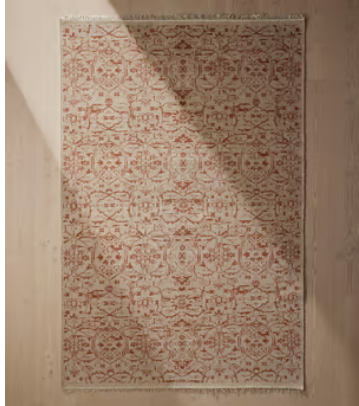

SOHO HOME

Silvanus Rug, Rust 170 x 240cm

\$2,495 Regular price

\$2,121 Member price

Our Silvanus rug is inspired by a damask motif found in Babington House. Hand-knotted in India by skilled artisans, each rug takes up to six months to craft with 22 knots per square inch for extra hardwear and comfort. Layer under a sofa or table for an instant pop of pattern and texture.

Dimensions

Dimensions: H170 x W240 x D2cm / H5'6" x W7'10" x D0.8"

Weight: 22kg / 48.5lbs

Packaged dimensions: H20 x W175 x D20cm / H7.9 x W68.9 x D7.9"

Packaged weight: 22kg / 48.5lbs

Details

Assembled size: 170 x 240cm

Available in 5 sizes

5'7" x 7'10" (H170 x W240 x D2cm / H5'6" x W7'10" x D0.8")

6'7" x 9'10" (H200 x W300 x D2cm / H6'6" x W9'10" x D0.8")

8'10" x 12'2" (H270 x W370 x D2cm / H8'10" x W12'1" x D0.8")

9'10" x 13'9" (H300 x W420 x D2cm / H9'10" x W13'9" x D0.8")

7.8 x 11.8" (Swatch) (H20 x W30 x D2cm / H7" x W11" x D0.8")