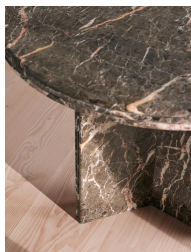

SOHO HOME

Rosaline Dining Table, Griseo Rosa Marble

$4,595 Regular

$3,906 Membership

Product details

Inspired by the statement tables at 180 House, the Rosaline dining table has been crafted from a Griseo Rosa marble sourced from Spain, distinguished by unique pink, mauve and white veining. Edges are intricately rounded and each piece retains individual appeal thanks to the subtle variations of the stone. A coffee table and console complete the range.

Dimensions

Product dimensions: H76 x W200 x D100cm / H29.9 x W78.7 x D39.4"

Product weight: 226kg / 498.2lbs

Number of boxes: 2

* Box 1 : H92 x W49 x D69cm / H36.2 x W19.3 x D27.2"

* Box 2 : H123 x W27 x D223cm / H48.4 x W10.6 x D87.8"