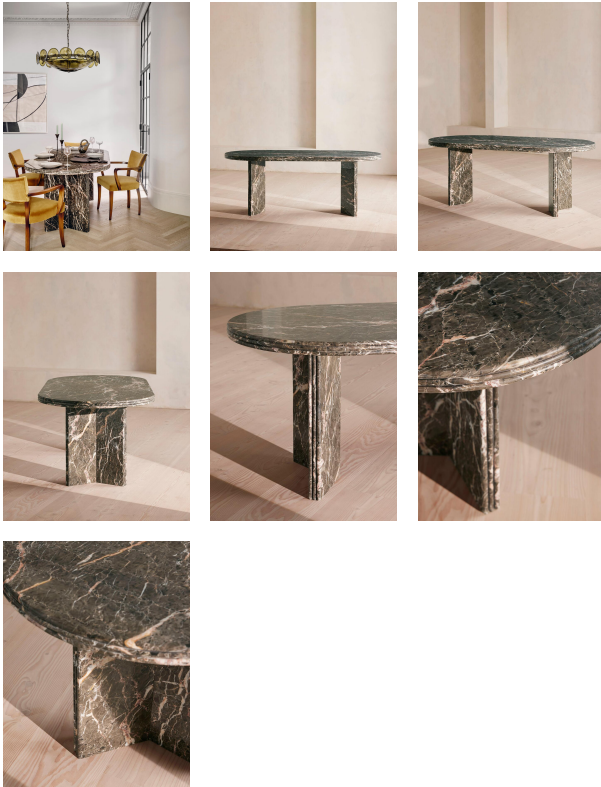

SOHO HOME

Rosaline Dining Table, Griseo Rosa Marble

£3,295 Regular
£2,801 Membership

Product details

Inspired by the statement tables at 180 House, the Rosaline dining table has been crafted from a Griseo Rosa marble sourced from Spain, distinguished by unique pink, mauve and white veining. Edges are intricately rounded and each piece retains individual appeal thanks to the subtle variations of the stone. A coffee table and console complete the range.

- Dining Table
- Curved edge
- Solid marble
- Griseo Rosa marble sourced from Spain
- Distinct pink, mauve and white veining
- Variations in the stone make each piece unique
- Seats four to six people
- Inspired by 180 House