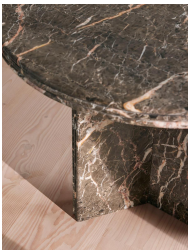

SOHO HOME

Rosaline Dining Table, Griseo Rosa Marble

$3,445 Regular

$2,756 Membership

Product details

Inspired by the statement tables at 180 House, the Rosaline dining table has been crafted from a Griseo Rosa marble sourced from Spain, distinguished by unique pink, mauve and white veining. Edges are intricately rounded and each piece retains individual appeal thanks to the subtle variations of the stone. A coffee table and console complete the range.

Dimensions

Product dimensions: H76 x W200 x D100cm / H29.9 x W78.7 x D39.4"

Product weight: 226kg / 498.2lbs

Number of boxes: 2

* Box 1 : H92 x W49 x D69cm / H36.2 x W19.3 x D27.2"

* Box 2 : H123 x W27 x D223cm / H48.4 x W10.6 x D87.8"