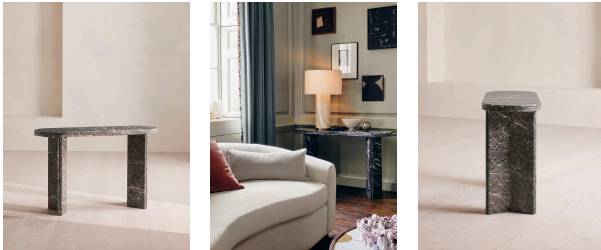

## Rosaline Console Table, Griseo Rosa Marble

\$2,395 Regular

\$2,036 Membership

### Product details

Influenced by marble tables at 180 House on the Strand in London, this coffee table is made from distinctive polished Griseo Rosa marble sourced from Spain. Gently faceted edges add to its sculptural quality, while natural variations in the stone make each table a one-off. A coffee table and dining table complete the Rosaline range.

- Console table
- Griseo Rosa marble sourced from Spain
- Distinct pink, mauve and white veining
- Curved, rounded edges
- Natural variations in the stone make each piece unique
- Inspired by 180 House