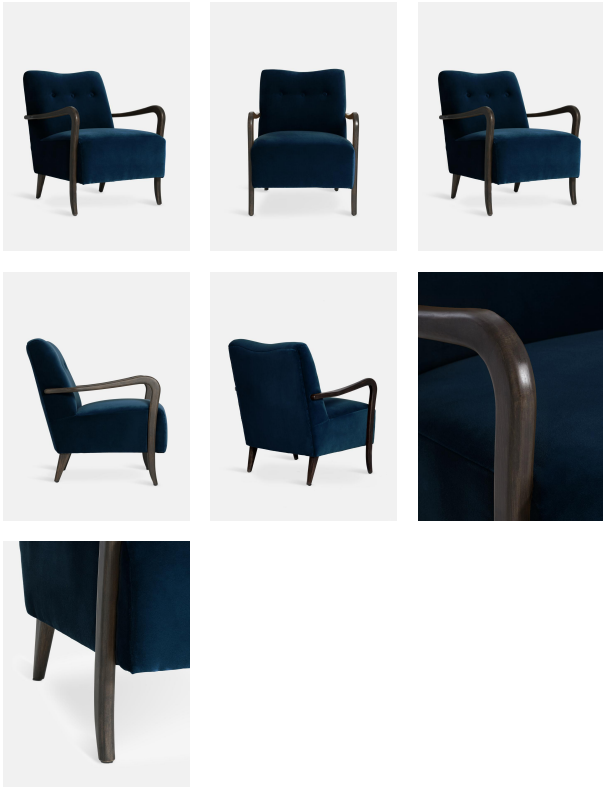

## Holland Armchair, Indigo Velvet, Us

\$695 Regular

\$556 Membership

Available in

Indigo

Grey

Honey

### Product details

Inspired by mid-century Scandinavian designs, our Holland armchair in navy cotton-blend velvet has a deep-sit silhouette with large foam cushions. The clean lines are complemented by a button-back detail and slim ash wood arms.

### Dimensions

Product dimensions: H66 x W77.5 x D76.2cm / H26 x W30.5 x D30"

Product weight: 13.5kg / 29.8lbs

Packaged or boxed dimensions: H20 x W73 x D82cm / H7.8 x W28.7 x D32.2"

Packaged or boxed weight: 19.8kg / 43.7lbs

### Details

Frame: Ash

Filling: Foam with Fiber

Fabric: Velvet

Composition: 74% Cotton, 26% Polyester

Care Instructions: Professional upholstery cleaning only