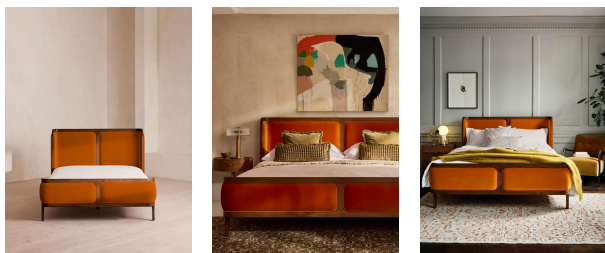

## Belsa Bed, California King, Tangerine, Us

\$1,515 Regular

\$1,212 Membership

### Sizes

Queen, California King, King, Full

### Product details

With its sleek curves and solid oak frame, Belsa takes design cues from the mid-century style beds at White City House. The velvet-upholstered headboard and footboard wrap around the mattress, creating an enveloping feel for the sleeper.