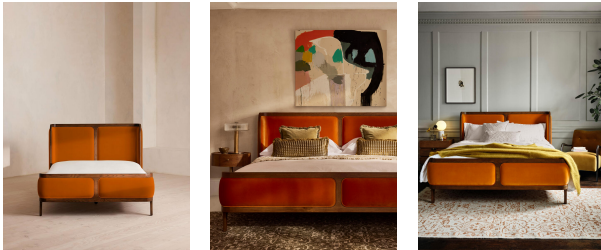

Belsa Bed, California King, Tangerine, Us

£2,595

Regular

£2,206

Membership

Available in

- | | |
|---|---|
|  Poly Velvet Tangerine |  Velvet Lichen |
|  Velvet Grey Blue |  Velvet Taupe |
|  Poly Velvet Sage |  Velvet Antique Rose |
|  Velvet Rust |  Velvet Mustard |
|  Poly Velvet Navy |  Velvet Royal Blue |
|  Velvet Olive |  Poly Velvet Steel |
|  Velvet Porcelain |  Velvet Camel |

Sizes

California King, Queen, King, Full

Product details

With its sleek curves and solid oak frame, Belsa takes design cues from the mid-century style beds at White City House. The velvet-upholstered headboard and footboard wrap around the mattress, creating an enveloping feel for the sleeper.

- Mid century-style bed
- Velvet upholstered headboard and footboard
- Solid oak frame
- Inspired by White City House

Dimensions

Product dimensions: H110 x W194.3 x D226.3cm / H43.3 x W76.5 x D89.1"

Product weight: 58kg / 127.9lbs

Number of boxes: 3

* Box 1 : H36 x W203 x D23cm / H14.2 x W79.7 x D8.9"

* Box 2 : H127 x W207 x D39cm / H49.8 x W81.5 x D15.2"

* Box 3 : H69 x W212 x D35cm / H27 x W83.3 x D13.6"

Details

Material: Solid Oak and Oak veneer