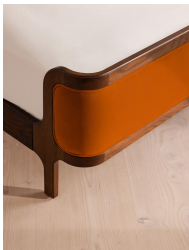

Sizes

California King, King, Full, Queen

Product details

With its sleek curves and solid oak frame, Belsa takes design cues from the mid-century style beds at White City House. The velvet-upholstered headboard and footboard wrap around the mattress, creating an enveloping feel for the sleeper.

* Box 3 : H69 x W181 x D35cm / H27 x W71.3 x D13.6"

Details

Material: Solid Oak and Oak veneer

Filling: Foam

Fabric: Polyester

Composition: 100% Polyester

Care Instructions: Professional upholstery
cleaning is advised