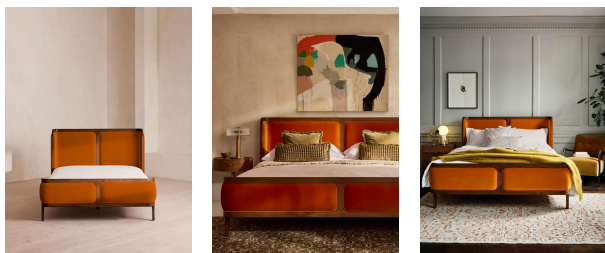

## Belsa Bed, Queen, Tangerine, Us

\$2,620 Regular

\$2,096 Membership

### Sizes

California King, King, Full, Queen

### Product details

With its sleek curves and solid oak frame, Belsa takes design cues from the mid-century style beds at White City House. The velvet-upholstered headboard and footboard wrap around the mattress, creating an enveloping feel for the sleeper.