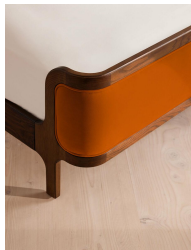

Belsa Bed, Full, Tangerine, Us

£1,995

Regular

£1,696

Membership

Available in

Poly Velvet Tangerine	Velvet Lichen
Velvet Grey Blue	Velvet Taupe
Poly Velvet Sage	Velvet Antique Rose
Velvet Rust	Velvet Mustard
Poly Velvet Navy	Velvet Royal Blue
Velvet Olive	Poly Velvet Steel
Velvet Porcelain	Velvet Camel

Sizes

California King, Queen, King, Full

Product details

With its sleek curves and solid oak frame, Belsa takes design cues from the mid-century style beds at White City House. The velvet-upholstered headboard and footboard wrap around the mattress, creating an enveloping feel for the sleeper.

- Mid century-style bed
- Velvet upholstered headboard and footboard
- Solid oak frame
- Inspired by White City House

Dimensions

Product dimensions: H110 x W146 x D203.4cm / H43.3 x W57.5 x D80.1"

Product weight: 60kg / 132.3lbs

Number of boxes: 3

* Box 1 : H30 x W173 x D26cm / H11.8 x W67.9 x D10"

* Box 2 : H127 x W159 x D39cm / H49.8 x W62.4 x D15.2"

* Box 3 : H69 x W163 x D35cm / H27 x W64.2 x D13.6"