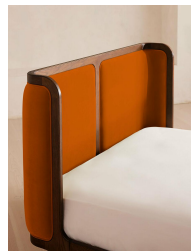

Sizes

California King, Queen, King, Full

Product details

With its sleek curves and solid oak frame, Belsa takes design cues from the mid-century style beds at White City House. The velvet-upholstered headboard and footboard wrap around the mattress, creating an enveloping feel for the sleeper.

- Mid century-style bed
- Velvet upholstered headboard and footboard
- Solid oak frame
- Inspired by White City House

Dimensions

Product dimensions: H110 x W146 x D203.4cm / H43.3 x W57.5 x D80.1"

Product weight: 60kg / 132.3lbs

Number of boxes: 3

* Box 1 : H30 x W173 x D26cm / H11.8 x W67.9 x D10"

* Box 2 : H127 x W159 x D39cm / H49.8 x W62.4 x D15.2"

* Box 3 : H69 x W163 x D35cm / H27 x W64.2 x D13.6"

Details

Material: Solid Oak and Oak veneer