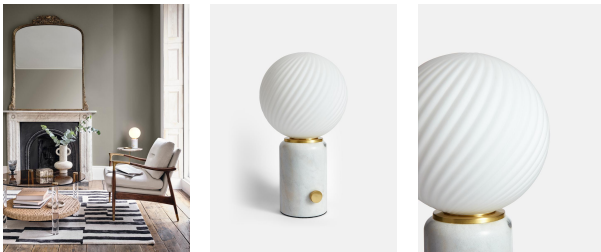

Swirl Table Lamp, White

\$145 Regular

\$116 Membership

Available in

Product details

Inspired by vintage Murano glass designs from the 1960s and the interiors at DUMBO House in Brooklyn, this lamp is topped with a spiral cut globe shade. The solid marble base is minimally detailed with an antique brass dimmer switch so you can create a warm light or soft glow to suit your mood.

Dimensions

Product dimensions: H33 x W18 x D18cm / H13 x W7.1 x D7.1"

Product weight: 3kg / 6.6lbs

Packaged or boxed dimensions: H30 x W43 x D43cm / H11.8 x W16.9 x D16.9"

Packaged or boxed weight: 3kg / 6.6lbs

Details

H33cm x W18cm x D18cm

H13IN x W7in x D7in

Materials: Marble, Metal and Glass

Type of Lightbulb: Includes 1 / G9 / 28W MAXIMUM

Self-assembly Required: No

Dimmable: Yes

Electrician Required: No