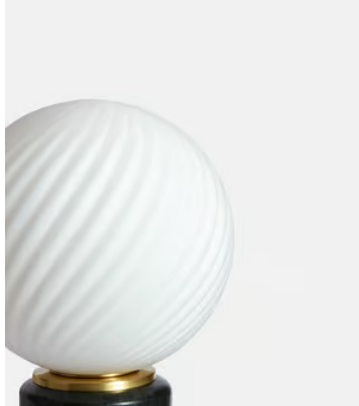

SOHO HOME

Swirl Table Lamp, Green

\$295 Regular price

\$251 Member price

Inspired by vintage Murano glass designs from the 1960s and the interiors at DUMBO House in Brooklyn, this lamp is topped with a spiral cut globe shade. The solid marble base is minimally detailed with an antique brass dimmer switch so you can create a warm light or soft glow to suit your mood.

Dimensions

Dimensions: H30.3 x W15 x D15cm / H11.9 x W5.9 x D5.9"

Weight: 3kg / 6.6lbs

Packaged dimensions: H30 x W40 x D40cm / H11.8 x W15.7 x D15.7"

Packaged weight: 3kg / 6.6lbs

Details

Assembly required: Yes

Available in 1 colours

Green