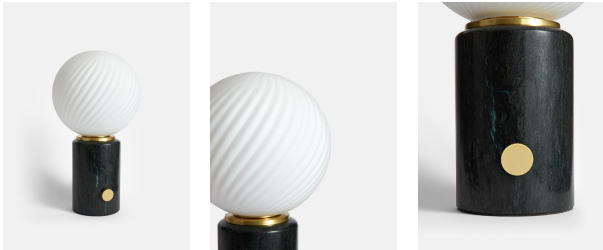

Swirl Table Lamp, Green

\$295 Regular

\$251 Membership

Available in

Green

Product details

Inspired by vintage Murano glass designs from the 1960s and the interiors at DUMBO House in Brooklyn, this lamp is topped with a spiral cut globe shade. The solid marble base is minimally detailed with an antique brass dimmer switch so you can create a warm light or soft glow to suit your mood.

Dimensions

Product dimensions: H30.3 x W15 x D15cm / H11.9 x W5.9 x D5.9"

Product weight: 3kg / 6.6lbs

Packaged or boxed dimensions: H30 x W40 x D40cm / H11.8 x W15.7 x D15.7"

Packaged or boxed weight: 3kg / 6.6lbs