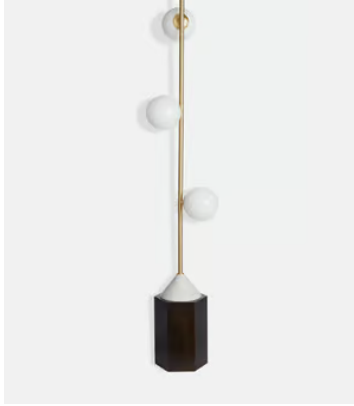

SOHO HOME

Kenzie Floor Lamp US

~~\$425~~ \$295 Regular price

~~\$361~~ \$236 Member price

Inspired by the lights at Soho Warehouse in Downtown LA, this Modernist floor lamp has three blown glass globes mounted on a brushed brass stem that sits on a solid Carrera marble base. The neat footprint makes it ideal for tucking into a corner beside a chair or sofa to bring a cosy glow to a space.

Dimensions

Dimensions: H167 x W23 x D23cm / H65.7 x W9.1 x D9.1"

Weight: 7kg / 15.4lbs

Packaged dimensions: H43 x W115 x D31cm / H16.9 x W45.3 x D12.2"

Packaged weight: 7kg / 15.4lbs

Details

Materials: Marble, glass and Metal

Type of Lightbulb: 3x G9 28W Bulbs

Number of Lightbulbs Required: 3

Self-assembly Required: Yes

Height Adjustable: No

Dimmable: Yes

Electrician Required: No

Care Instructions: Clean with a soft dry cloth only. Do not use polishing agents, harsh chemicals or abrasive cleaners as they may damage the finish. Always switch off the electricity supply before cleaning.