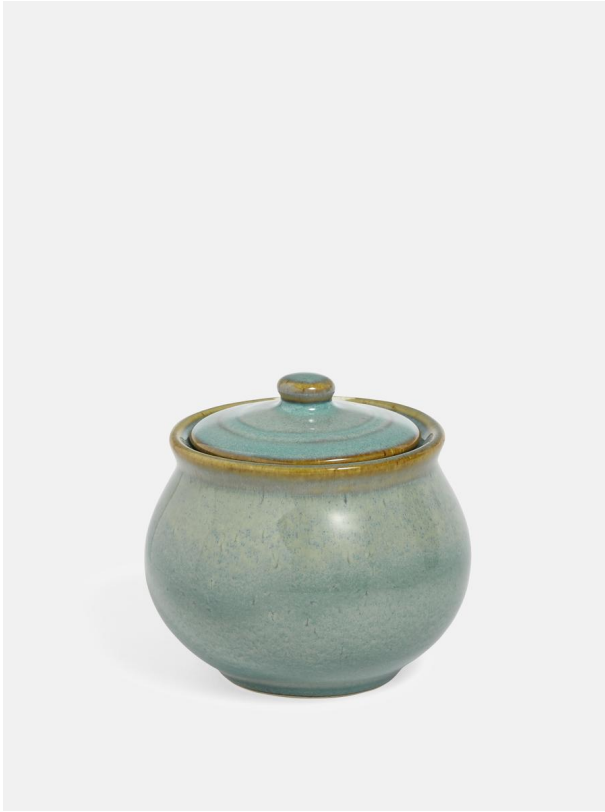

SOHO HOME

Country House Sugar Bowl

\$12 Regular

\$10 Membership

Product details

- Stoneware sugar bowl from our Country House range
- Rustic, relaxed look is perfect for everyday dining
- Hand glazed for tonal variations in colour and texture
- Tough enough to withstand microwaves, ovens and the fridge
- Used in the restaurants at Soho Farmhouse

Dimensions

Product dimensions: H7.3 x W9 x D9cm / H2.9 x W3.5 x D3.5"

Product weight: 0.3kg / 0.7lbs

Packaged or boxed weight: 0.3kg / 0.7lbs

Details

Capacity: 200ml

Materials: Stoneware

Finish: Reactive Glaze, Blue