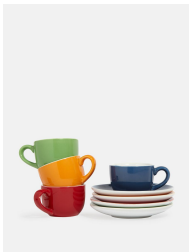

SOHO HOME

Kitchen Espresso Cup And Saucer, Blue

\$2 Regular

\$2 Membership

Product details

- Stoneware espresso cup and saucer from our Kitchen tableware range
- Available in blue, green, red and orange with white inner
- Microwave and oven-safe
- Used in Barbour & Parlour, Farmshop and our Chicken Shop restaurants

Dimensions

Product dimensions: H7.5 x W15 x D15cm / H3 x W5.9 x D5.9"

Product weight: 0.5kg / 1.1lbs

Packaged or boxed weight: 0.5kg / 1.1lbs