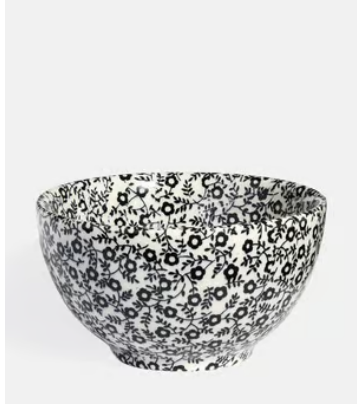

SOHO HOME

Burleigh Felicity Sugar Bowl

~~\$30~~ \$15 Regular price

~~\$26~~ \$12 Member price

- Deep earthenware sugar bowl
- Made by iconic British pottery brand Burleigh
- Black and white floral is our twist on Burleigh's 'Felicity' print
- Inspired by Little House Mayfair

Dimensions

Dimensions: H5 x W9.5 x D9.5cm / H2 x W3.7 x D3.7"

Weight: 0.2kg / 0.4lbs

Packaged weight: 0.2kg / 0.4lbs

Details

Materials: Earthenware

Dishwasher Safe? Yes

Microwave Safe? Yes